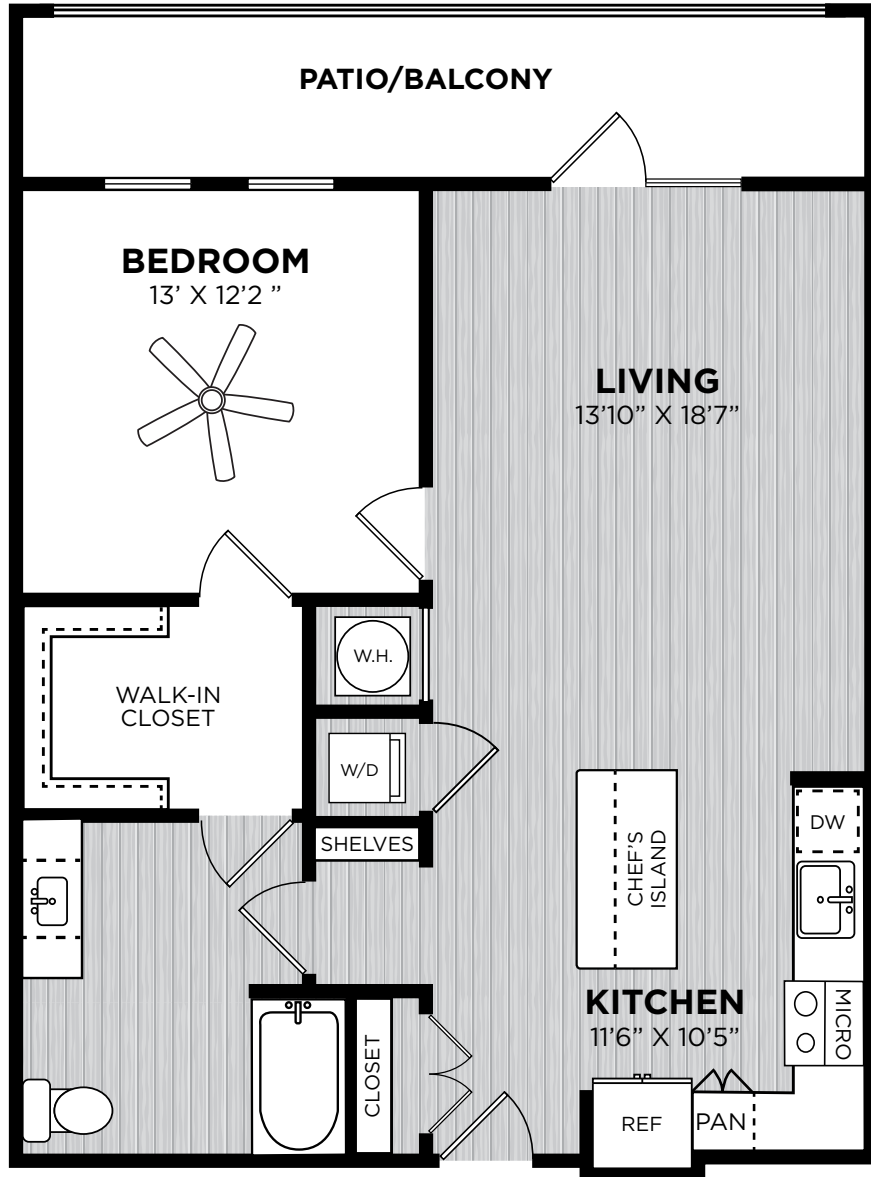

ALEXAN
NORTH STATION

A5-HC

GARNET | 1 BEDROOM | 1 BATH | 898 SQ.FT.