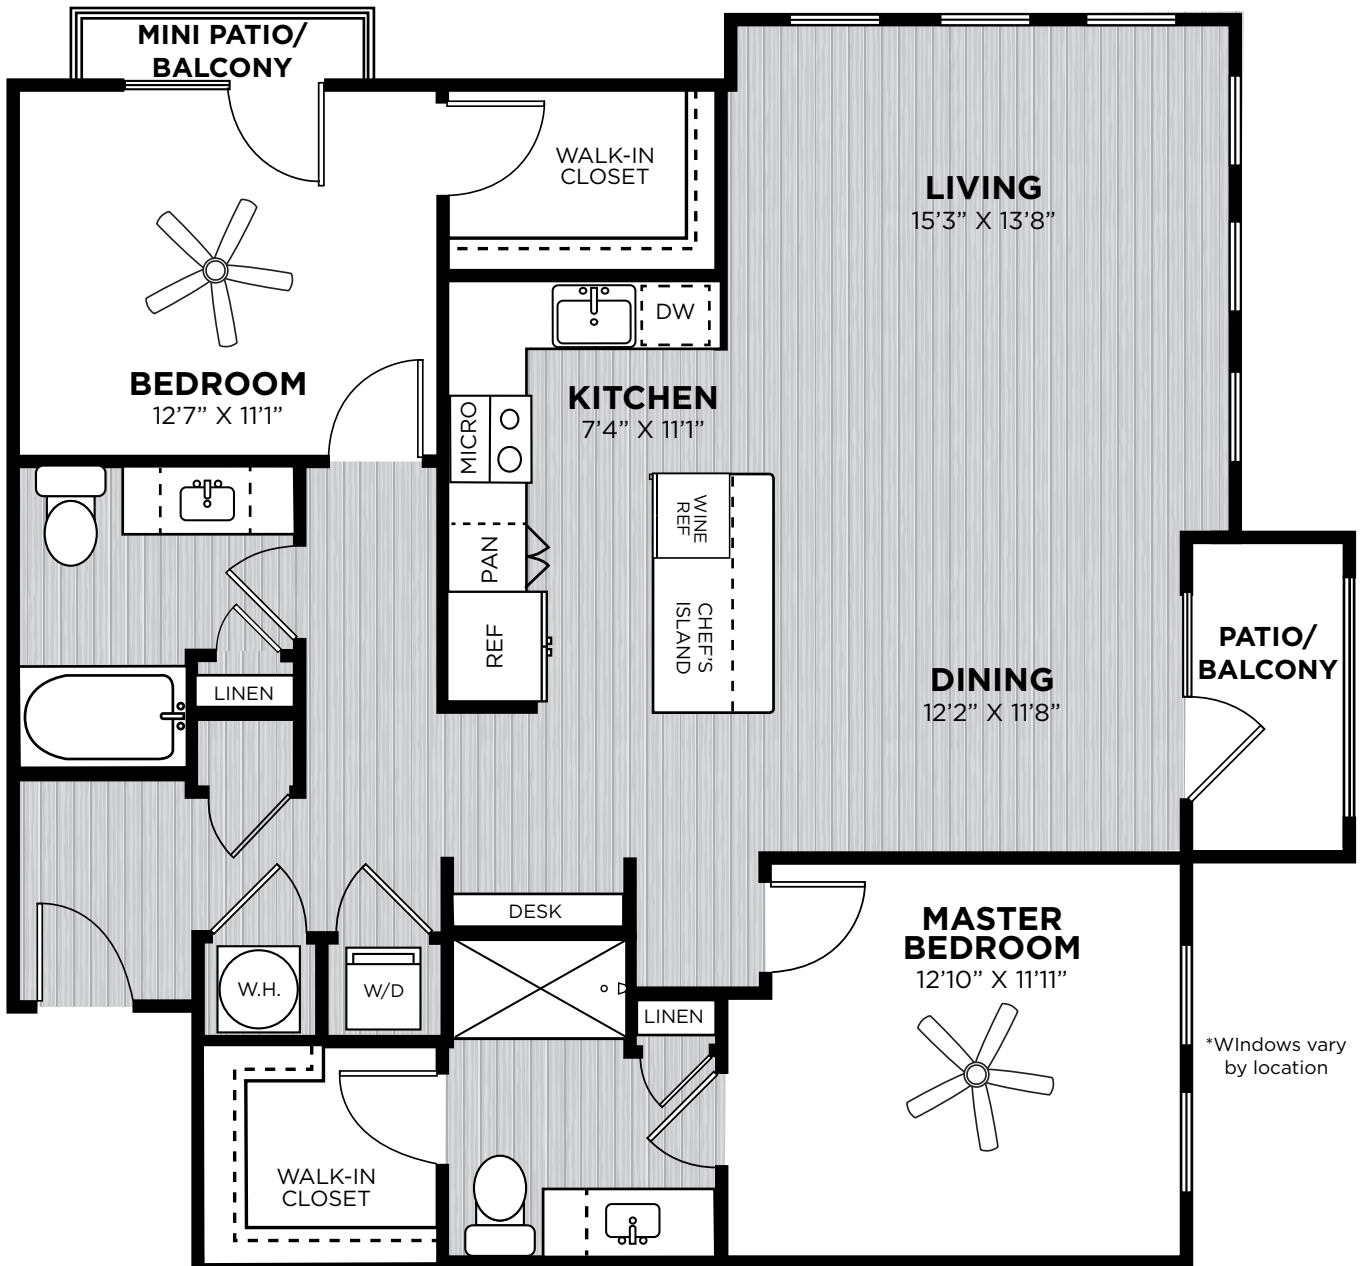

ALEXAN
NORTH STATION

EMERALD | 2 BEDROOM | 2 BATH | 1,312 SQ.FT.